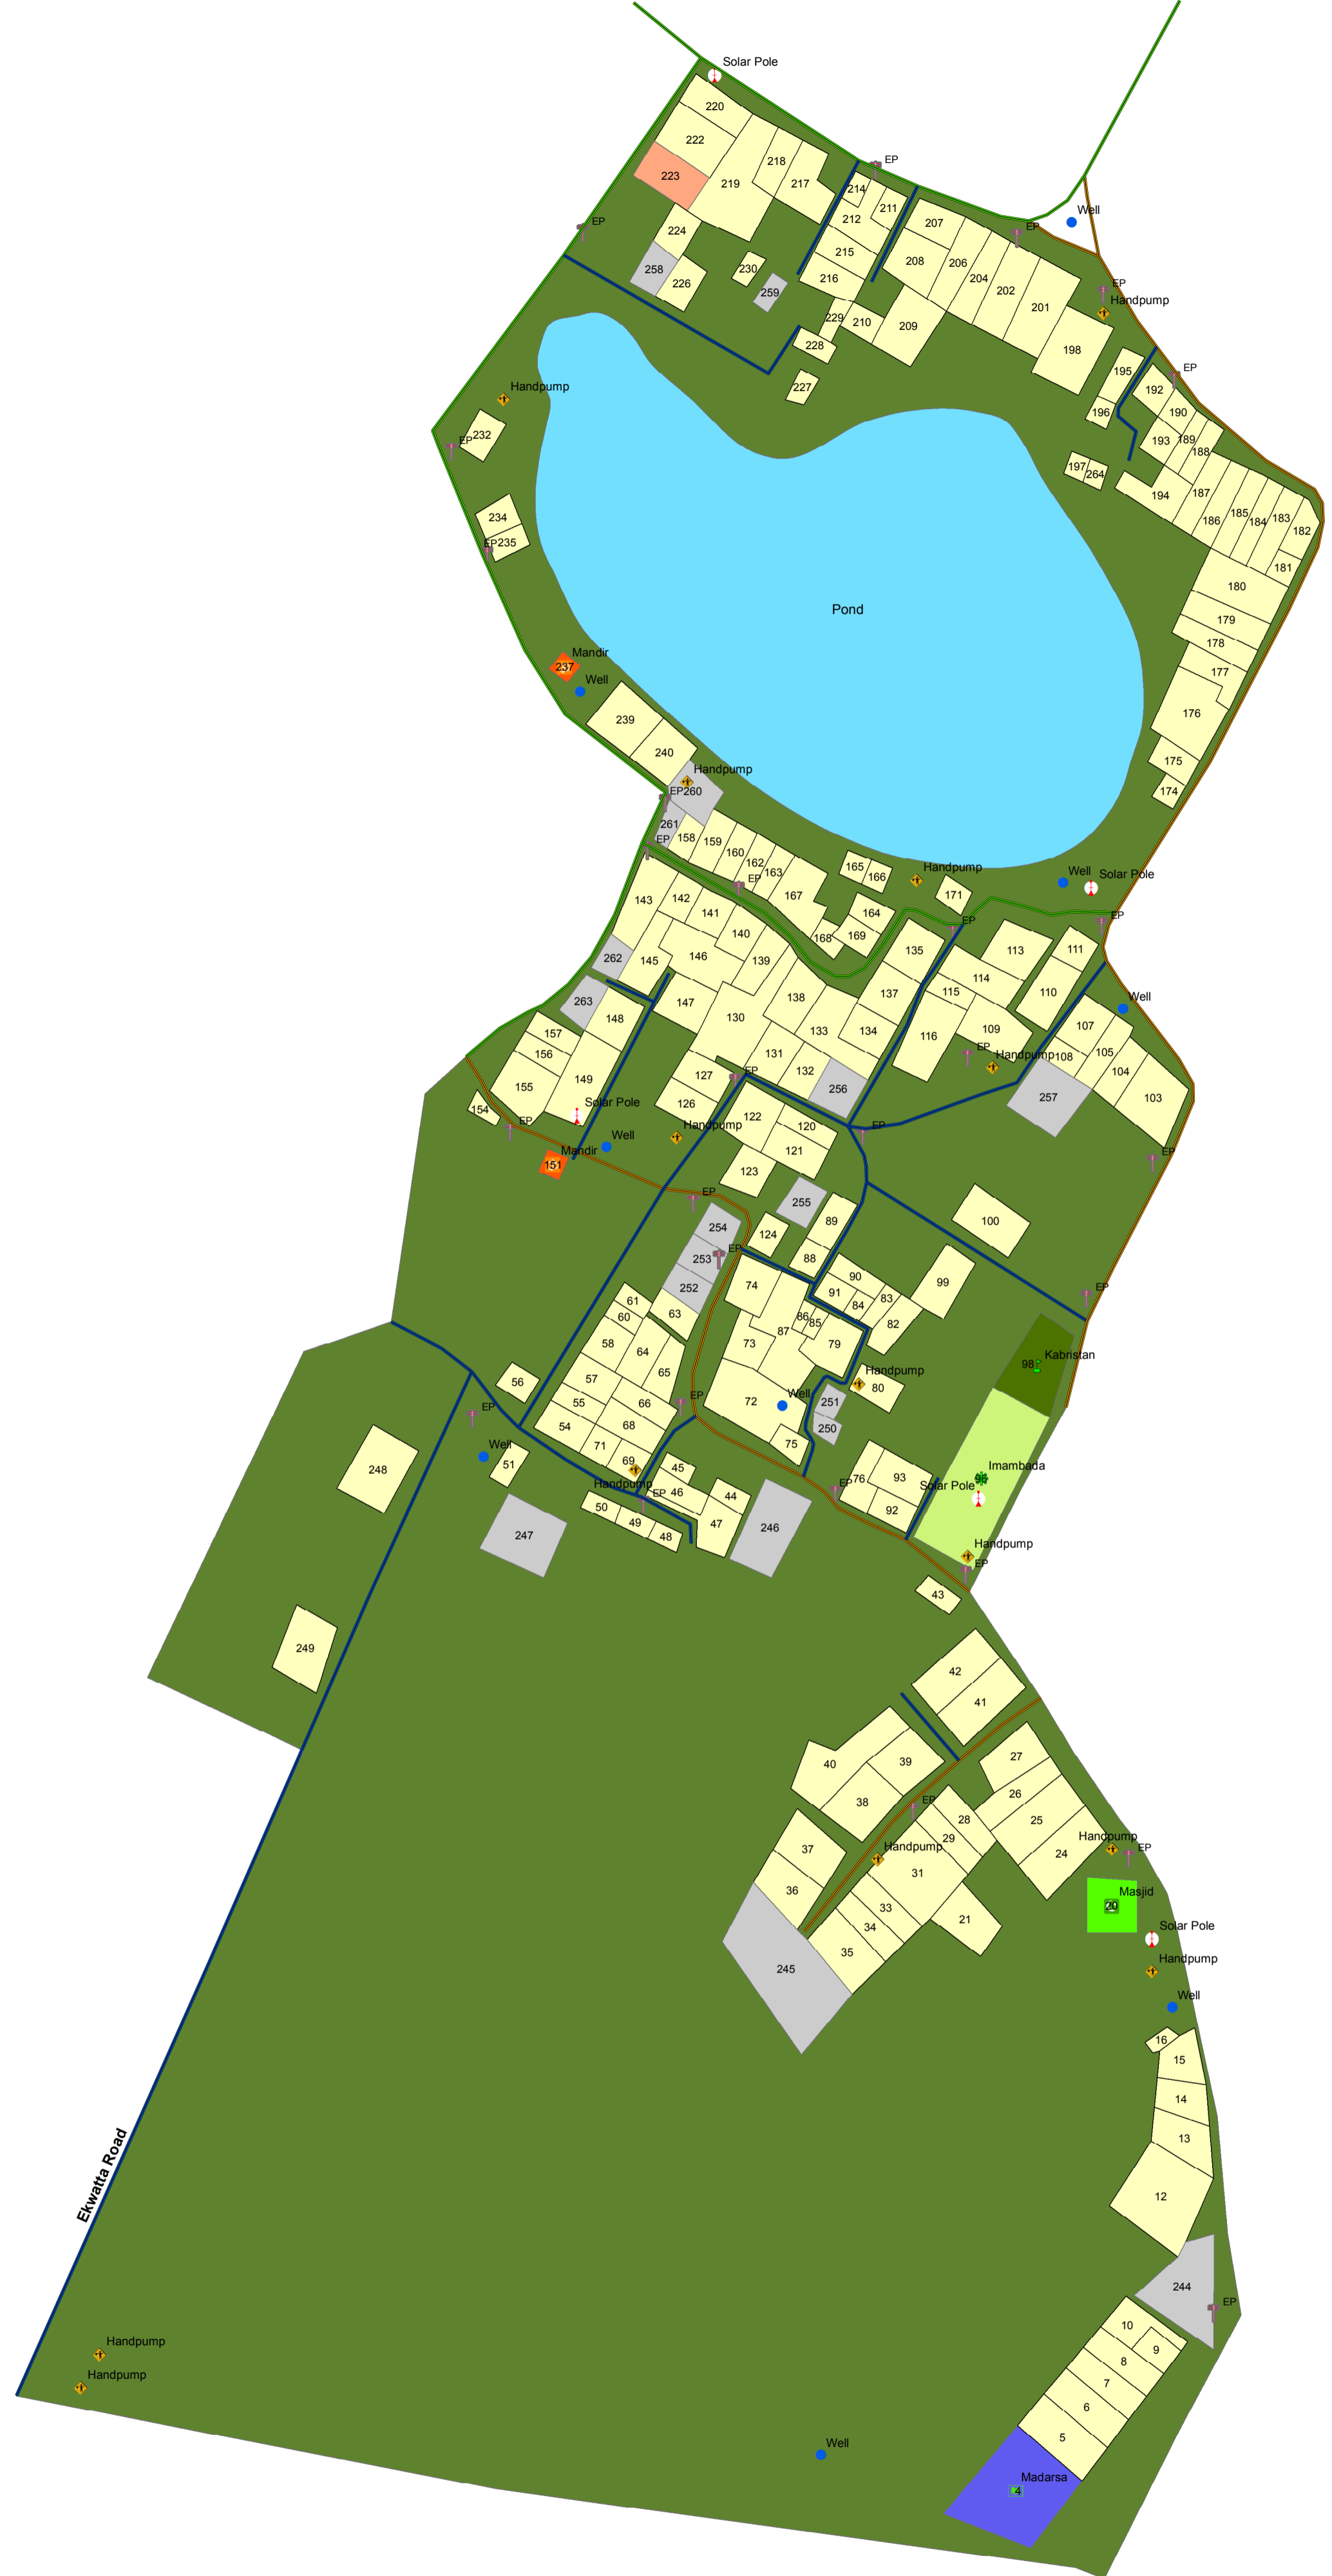

# DISTRICT-RAEBARELI

NAGAR PANCHAYAT-NASIRABAD  
WARD NAME- SONI NAGAR  
WARD NO-4

**Legend**

- Damer
- Interlocking
- Kucha
- Kharanja
- Imambada
- Eidgaah
- Kabaristhan
- Over Head Tank
- Petrol Pump
- Mandir
- Makbara
- Madarsa
- Masjid
- Masjid+Imambada
- Imambada+Madarsa
- Mobile Tower
- Govt Building
- Govt Building Colony
- Other
- Well
- Transformer
- Water Nozzle
- Sumbersabul
- Solar Pole
- Street Light
- High Mask Light
- Handpump
- Pole\_Join
- Pond
- Other
- Imambada+Commercial
- Imambada
- Eidgaah
- Kabaristhan
- Commercial
- Residential+Commercial
- Over Head Tank
- Petrol Pump
- Mandir
- Makbara
- Madarsa
- Masjid
- Masjid+Imambada
- Imambada+Madarsa
- Mobile Tower
- Residential
- Govt Building
- Govt Building Colony
- School

**Ward Name**

- Ahmad Nagar
- Dela
- Gudkhet Nagar
- Gufranamaab Nagar
- Kayasthana
- Kurailsh Nagar
- Lala Ki Bazar
- Maurya Nagar
- Milkiyana
- Patel Nagar
- Phulwari
- Purani Kothi
- Sarv Dharm Nagar
- Shiv Nagar
- Soni Nagar